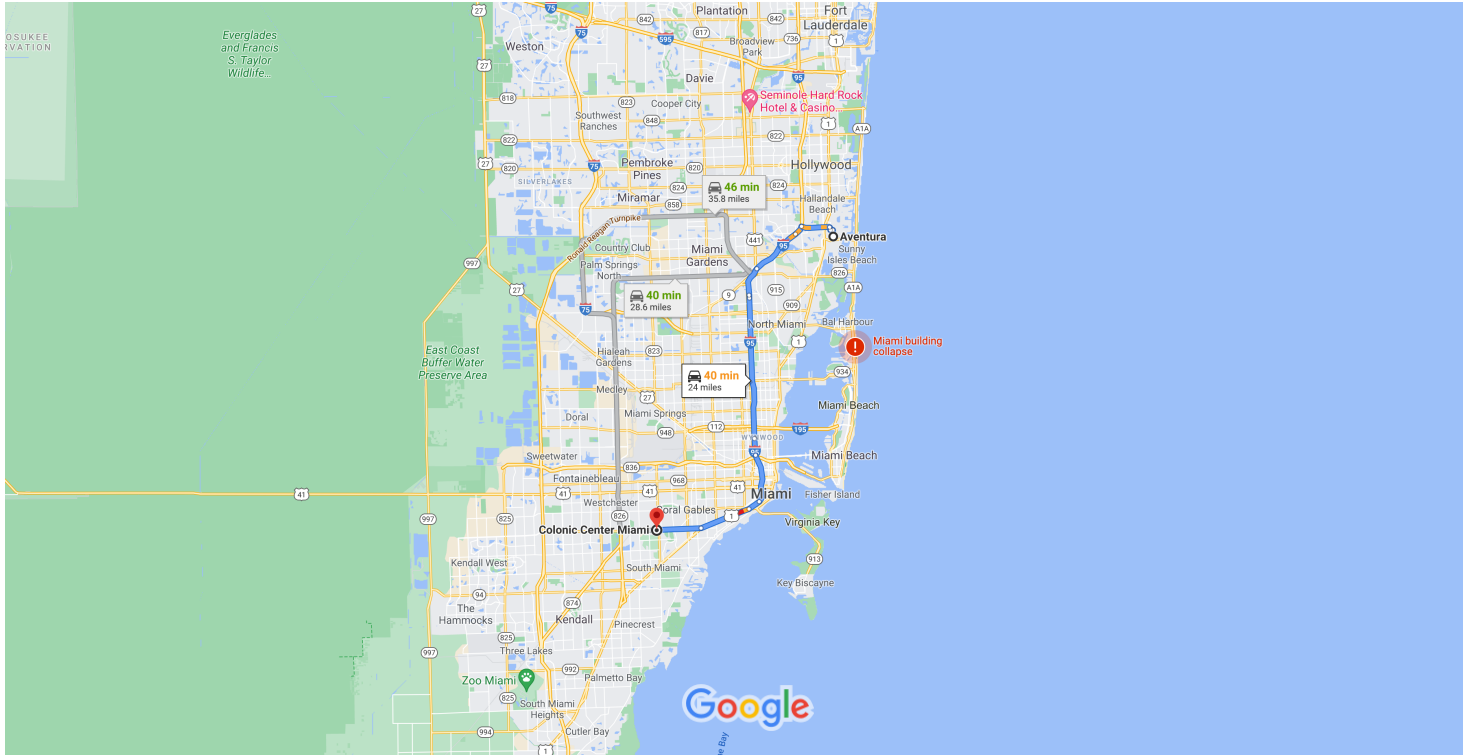

Aventura, Florida to Colonic Center Miami

Drive 24.0 miles, 40 min

Map data ©2021 Google 2 mi

Wearing a mask in some public spaces is required due to COVID-19

via I-95 Express and I-95 S **40 min**

Best route, despite the usual traffic 24.0 miles

This route has tolls.

via FL-826 W **40 min**

28.6 miles

via FL-826 S **46 min**

35.8 miles

Explore Colonic Center Miami

Restaurants

Hotels

Gas stations

Parking Lots

More