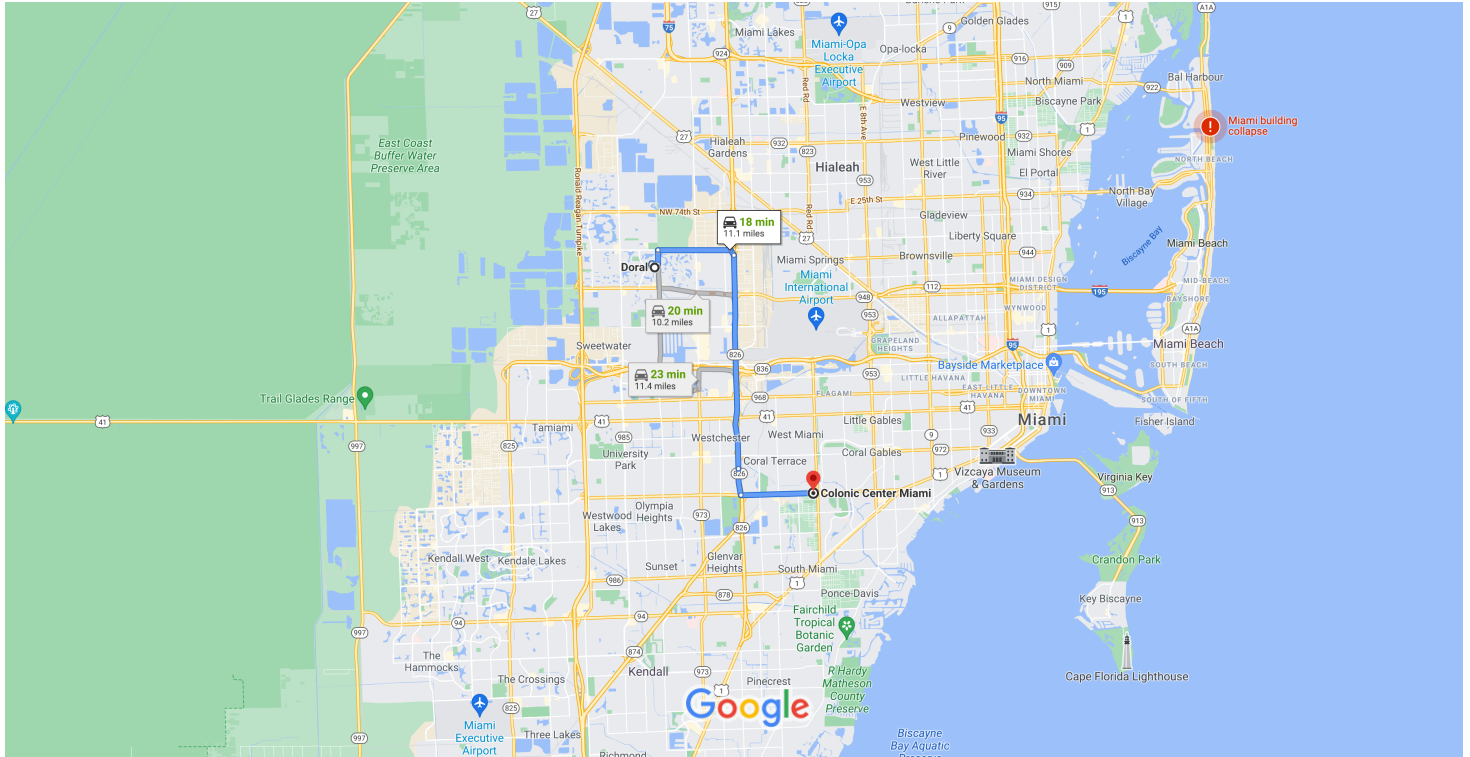

Doral, Florida to Colonic Center Miami

Drive 11.1 miles, 18 min

Map data ©2021 Google 2 mi

 Wearing a mask in some public spaces is required due to COVID-19 

 **via FL-826 S** **18 min**  
Fastest route now due to traffic 11.1 miles  
 This route has restricted usage or private roads.

 **via FL-826 S and FL-976 E/SW 40th St/Bird Rd** **20 min**  
10.2 miles

 **via NW 97th Ave** **23 min**  
11.4 miles

### Explore Colonic Center Miami

Restaurants Hotels Gas stations Parking Lots More