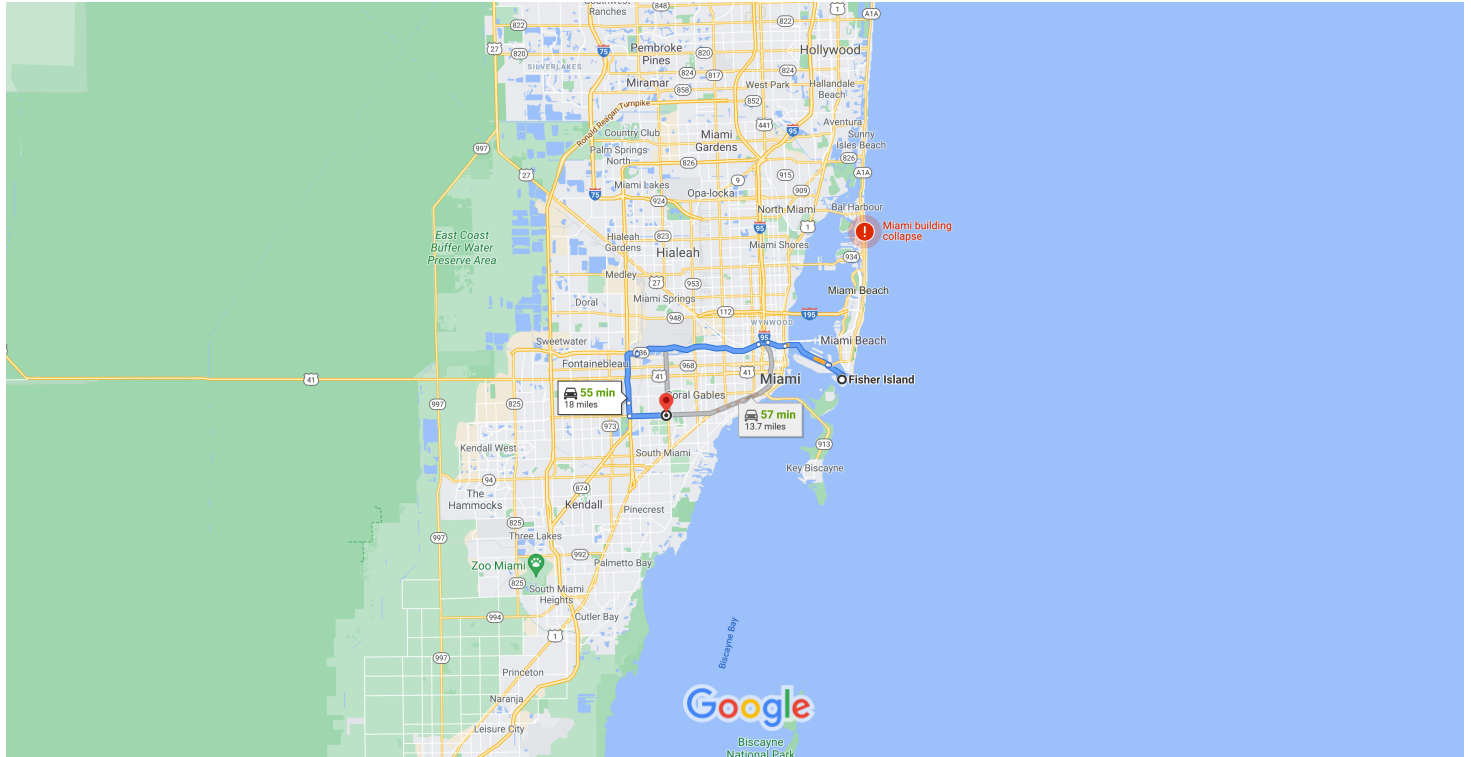

Fisher Island, Florida 33109 to Colonic Center Miami Drive 18.0 miles, 55 min

Map data ©2021 Google 2 mi

Wearing a mask in some public spaces is required due to COVID-19

via FL-836 W 55 min 18.0 miles. Fastest route, the usual traffic. Includes a ferry and tolls.

via FL-836 W and FL-959 N/NW 57th Ave/Red Rd 55 min 14.4 miles

via I-95 S 57 min 13.7 miles

Explore Colonic Center Miami

Restaurants Hotels Gas stations Parking Lots More