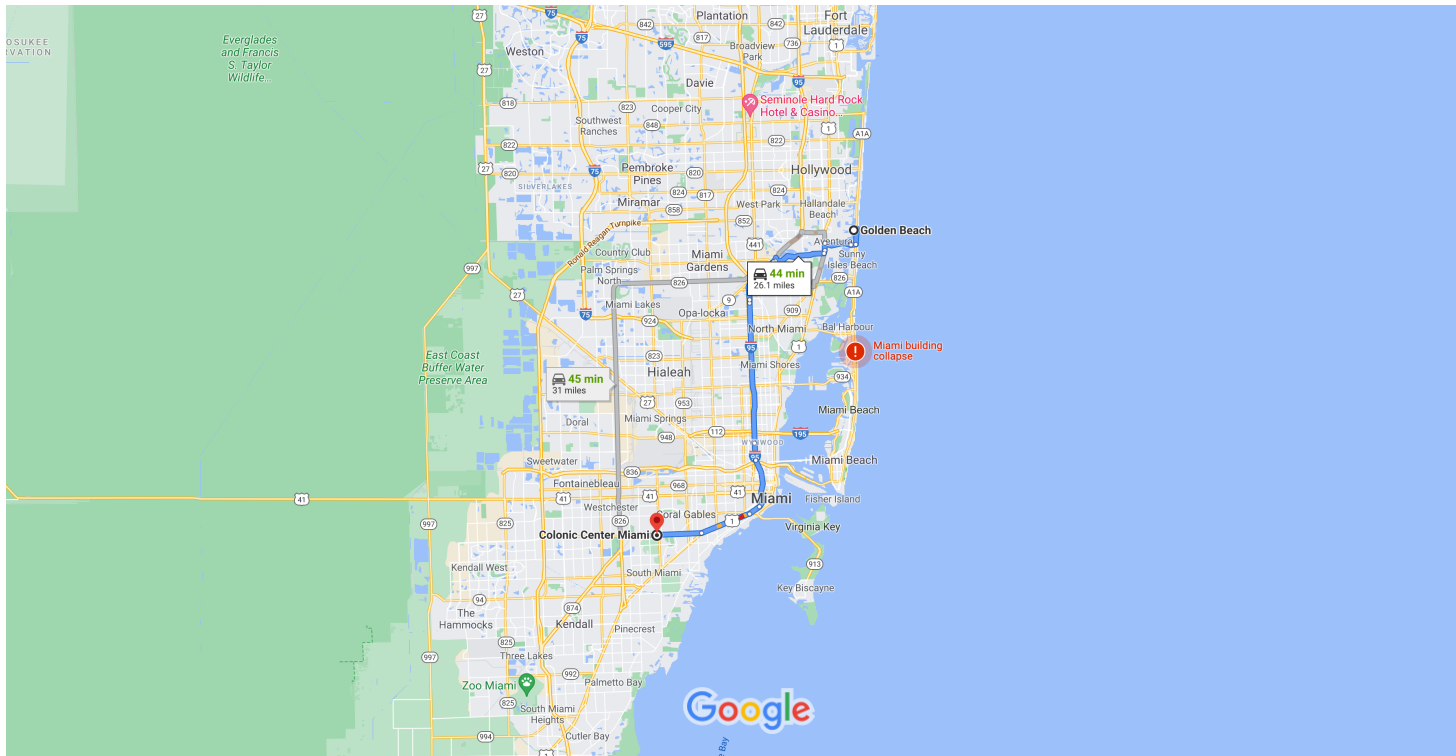

Golden Beach, Florida 33160 to Colonic Center Miami

Drive 26.1 miles, 44 min

Map data ©2021 Google 2 mi

Wearing a mask in some public spaces is required due to COVID-19

via I-95 Express and I-95 S **44 min**
 Fastest route now due to traffic conditions 26.1 miles
 This route has tolls.
 This route has restricted usage or private roads.

via FL-826 W **45 min**
 31.0 miles

via I-95 S **50 min**
 26.2 miles

Explore Colonic Center Miami

Restaurants Hotels Gas stations Parking Lots More