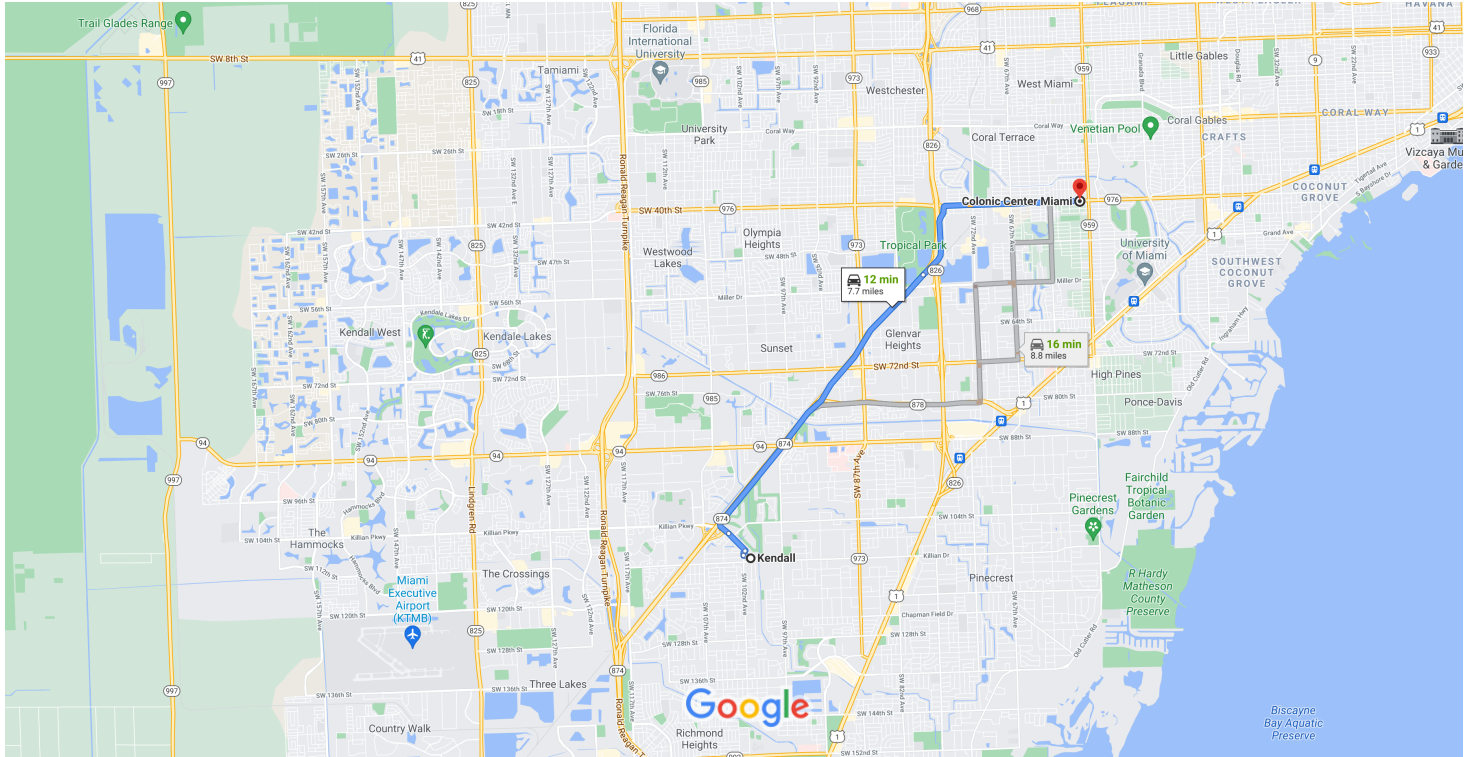

# Kendall, FL to Colonic Center Miami

Drive 7.7 miles, 12 min

Map data ©2021 Google 1 mi

 Wearing a mask in some public spaces is required due to COVID-19 

 via FL-874 N **12 min**  
Fastest route, the usual traffic 7.7 miles  
 This route has tolls.

 via FL-874 N and FL-878 E **16 min**  
8.8 miles

 via FL-874 N, FL-878 E and SW 67th Ave/Ludlam Rd **16 min**  
8.8 miles

## Explore Colonic Center Miami

Restaurants

Hotels

Gas stations

Parking Lots

More