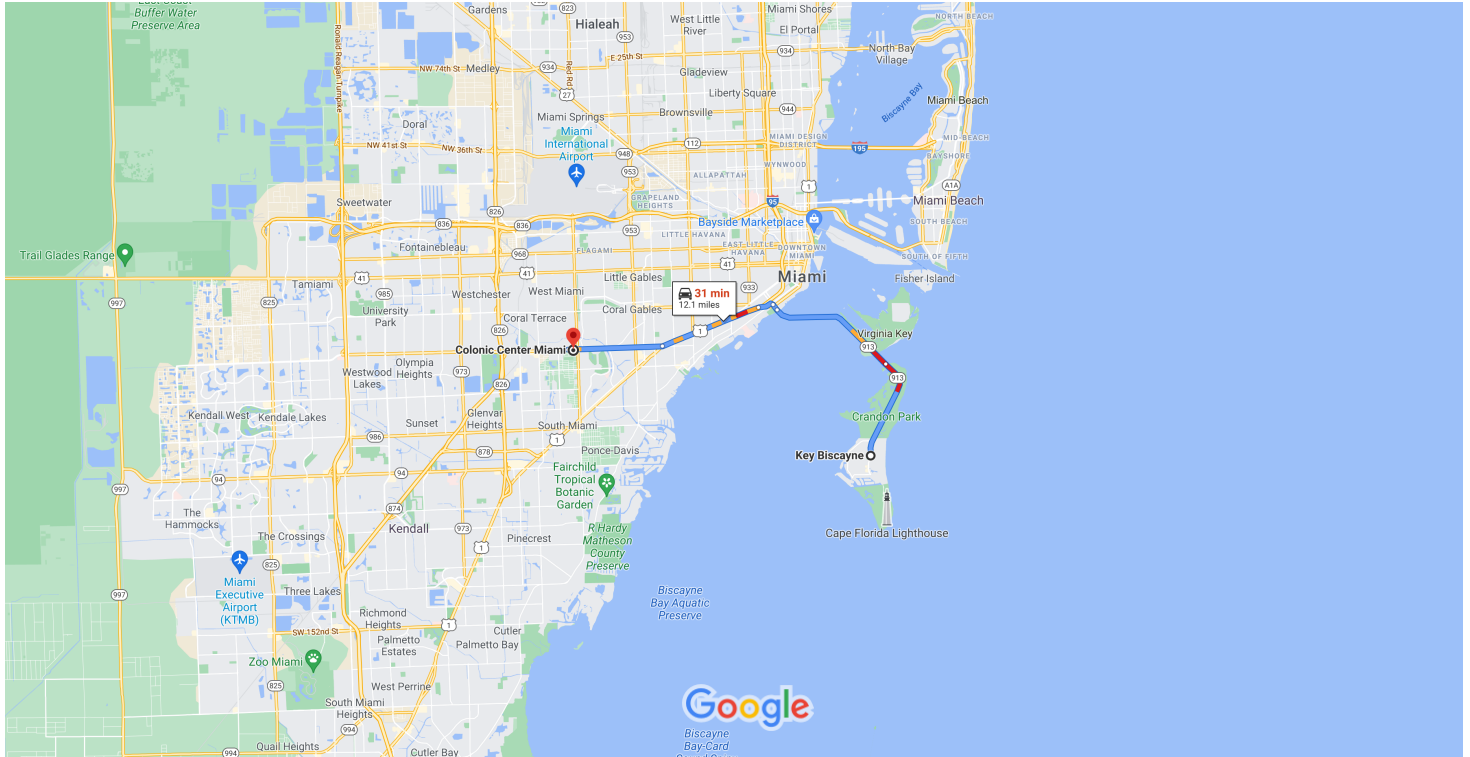

Key Biscayne, Florida 33149 to Colonic Center Miami Drive 12.1 miles, 31 min

Map data ©2021 Google 2 mi

Wearing a mask in some public spaces is required due to COVID-19

via Crandon Blvd

31 min

Fastest route, despite heavier traffic than usual 12.1 miles

Explore Colonic Center Miami

Restaurants

Hotels

Gas stations

Parking Lots

More