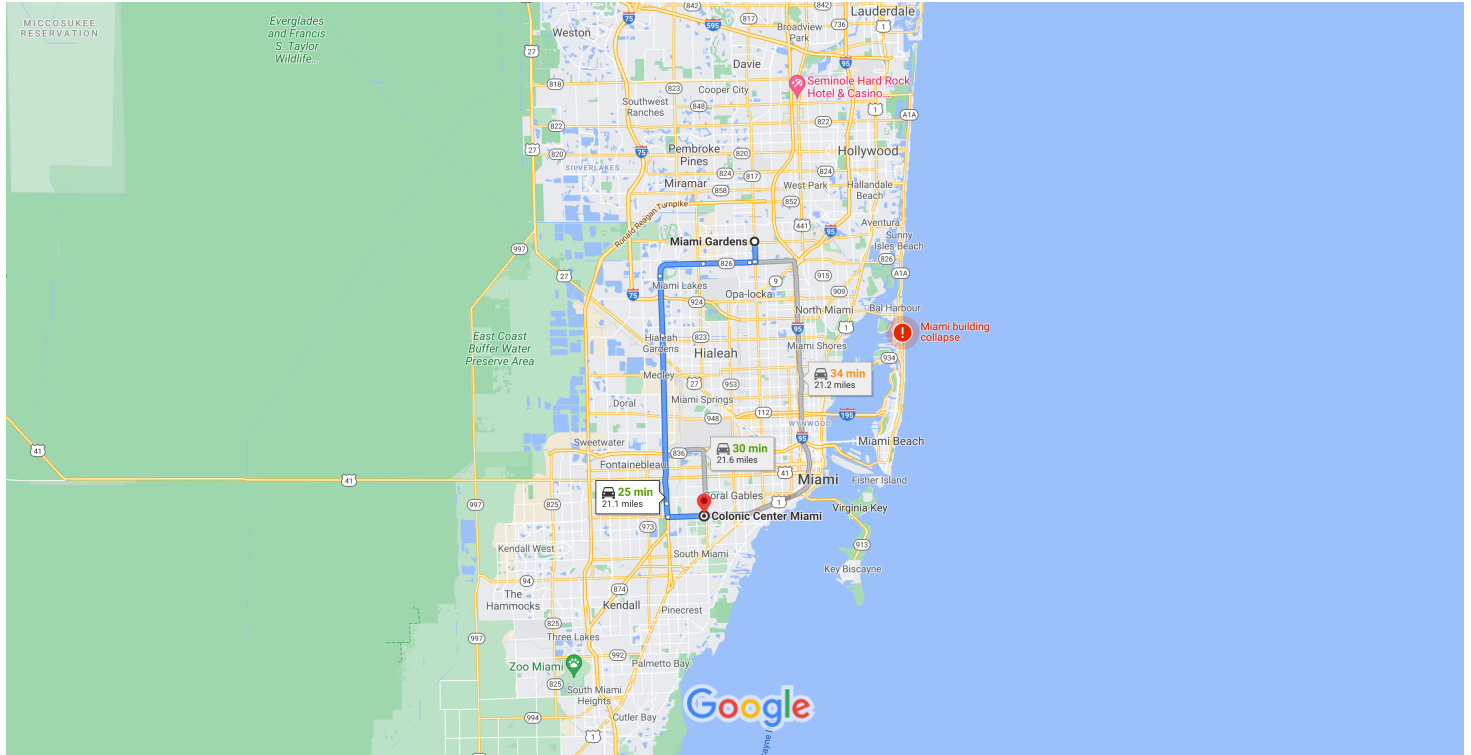

Miami Gardens, Florida to Colonic Center Miami

Drive 21.1 miles, 25 min

Map data ©2021 Google 2 mi

Wearing a mask in some public spaces is required due to COVID-19

via FL-826 W

25 min

Fastest route, the usual traffic

21.1 miles

via FL-826 W and FL-959 S/NW 57th Ave/Red Rd

30 min

21.6 miles

via I-95 Express

34 min

Some traffic, as usual

21.2 miles