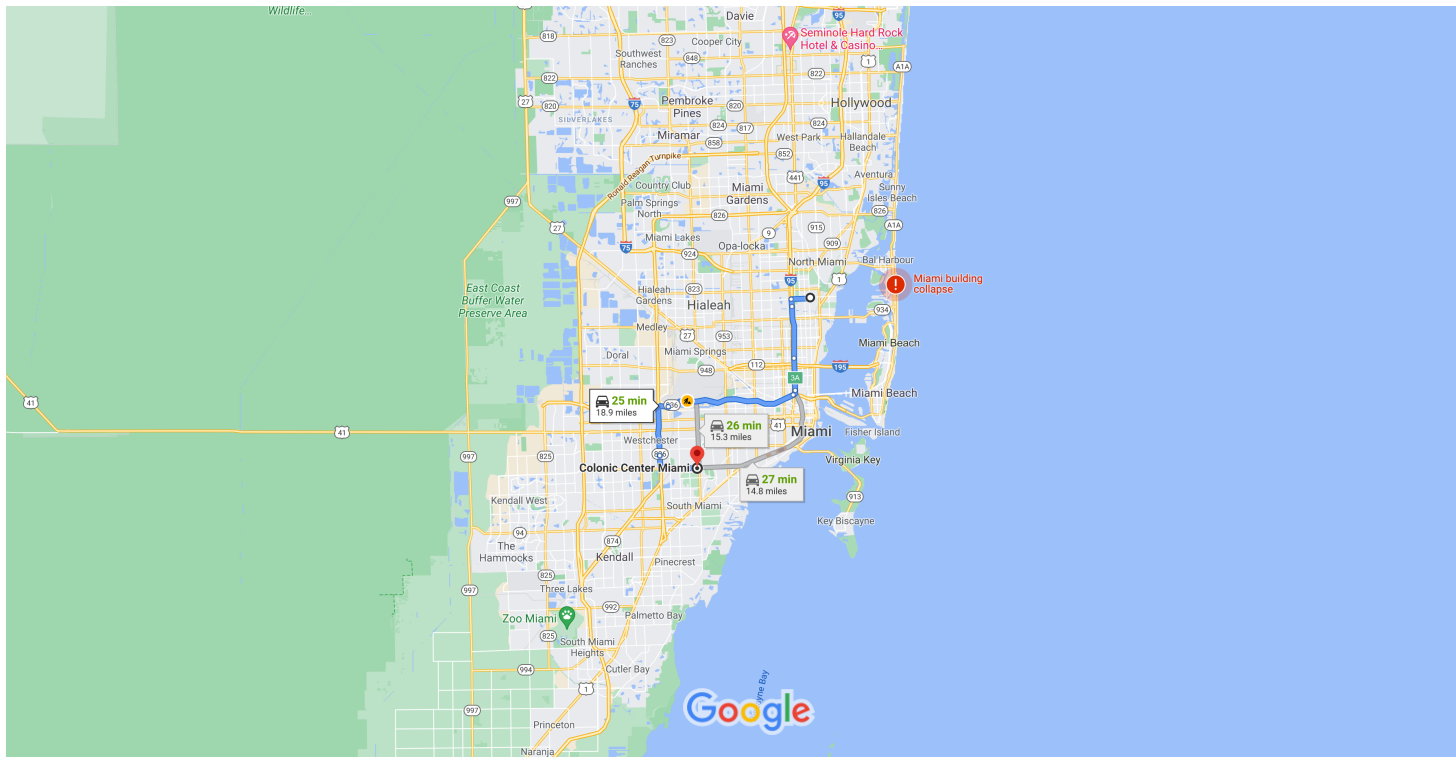

Miami Shores, Florida to Colonic Center Miami

Drive 18.9 miles, 25 min

Map data ©2021 Google 2 mi

Wearing a mask in some public spaces is required due to COVID-19

via FL-836 W **25 min**
Fastest route now due to traffic conditions 18.9 miles
 This route has tolls.

via I-95 S **27 min**
14.8 miles

via I-95 S and FL-836 W **26 min**
15.3 miles

Explore Colonic Center Miami

Restaurants

Hotels

Gas stations

Parking Lots

More