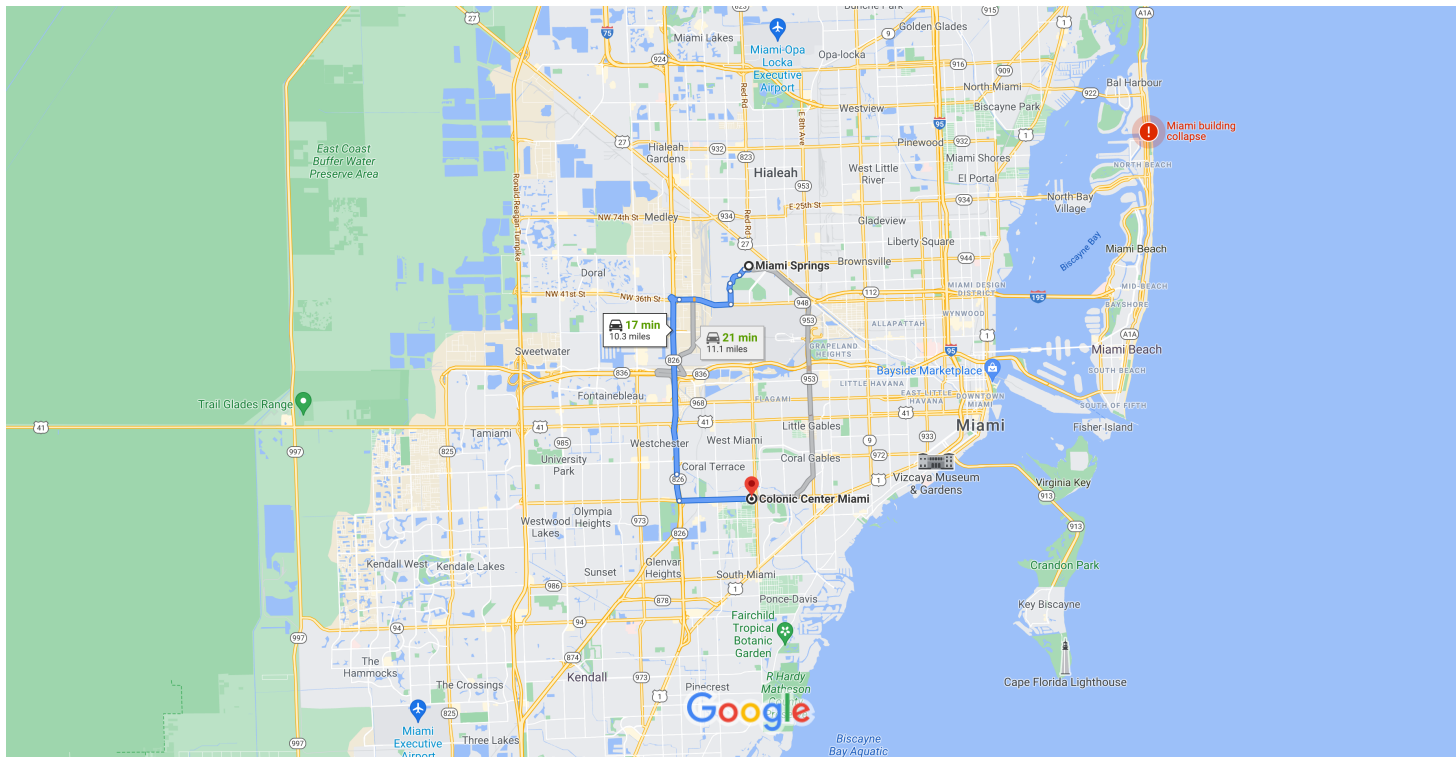

Miami Springs, Florida to Colonic Center Miami

Drive 10.3 miles, 17 min

Map data ©2021 Google 2 mi

Wearing a mask in some public spaces is required due to COVID-19

via FL-826 S

17 min

Fastest route, the usual traffic

10.3 miles

via NW 72nd Ave/Milam Dairy Rd

21 min

11.1 miles

via FL-953 S/NW 42nd Ave/N Le Jeune Rd

22 min

8.8 miles

Explore Colonic Center Miami

Restaurants

Hotels

Gas stations

Parking Lots

More