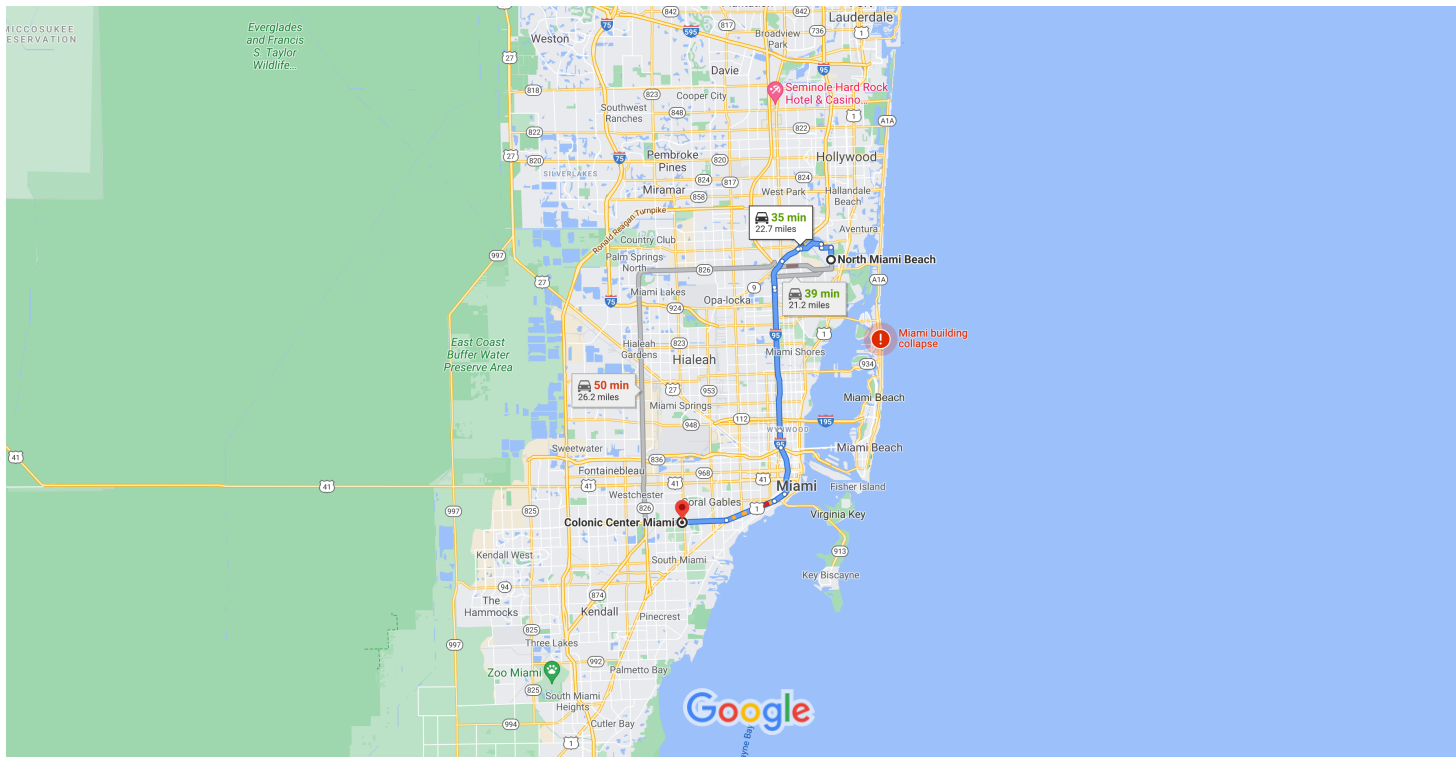

North Miami Beach, Florida to Colonic Center Miami Drive 22.7 miles, 35 min

Map data ©2021 Google 2 mi

Wearing a mask in some public spaces is required due to COVID-19

via I-95 Express and I-95 S 35 min  
Fastest route, lighter traffic than usual 22.7 miles  
⚠️ This route has tolls.

via I-95 S 39 min  
21.2 miles

via FL-826 W 50 min  
Slowdown on NE 167th St causing 14-min delay 26.2 miles