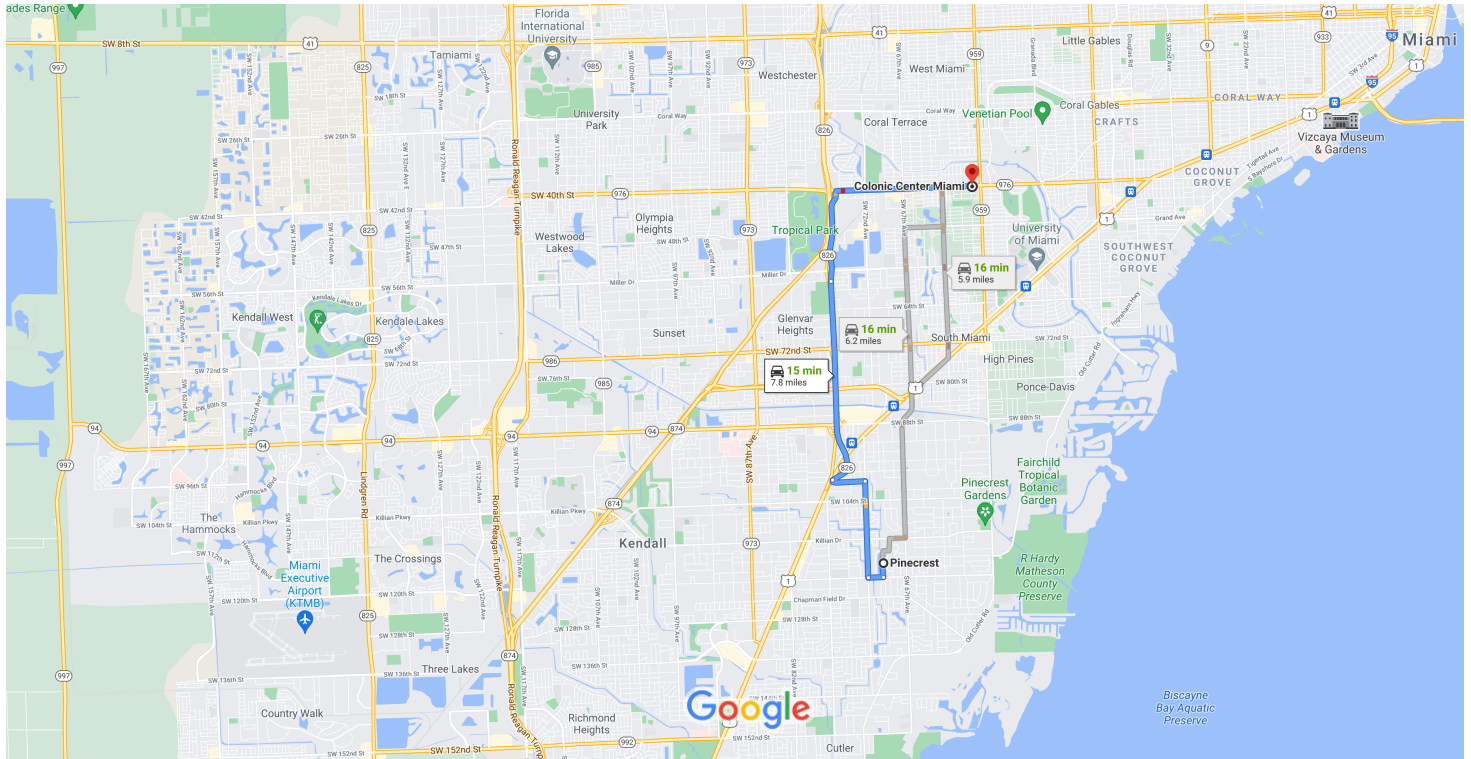

Pinecrest, FL to Colonic Center Miami

Drive 7.8 miles, 15 min

Map data ©2021 Google 1 mi

Wearing a mask in some public spaces is required due to COVID-19

via FL-826 N

15 min

Fastest route, the usual traffic

7.8 miles

via SW 67th Ave/Ludlam Rd

16 min

6.2 miles

via SW 67th Ave/Ludlam Rd and SW 62nd Ave

16 min

5.9 miles

Explore Colonic Center Miami

Restaurants

Hotels

Gas stations

Parking Lots

More