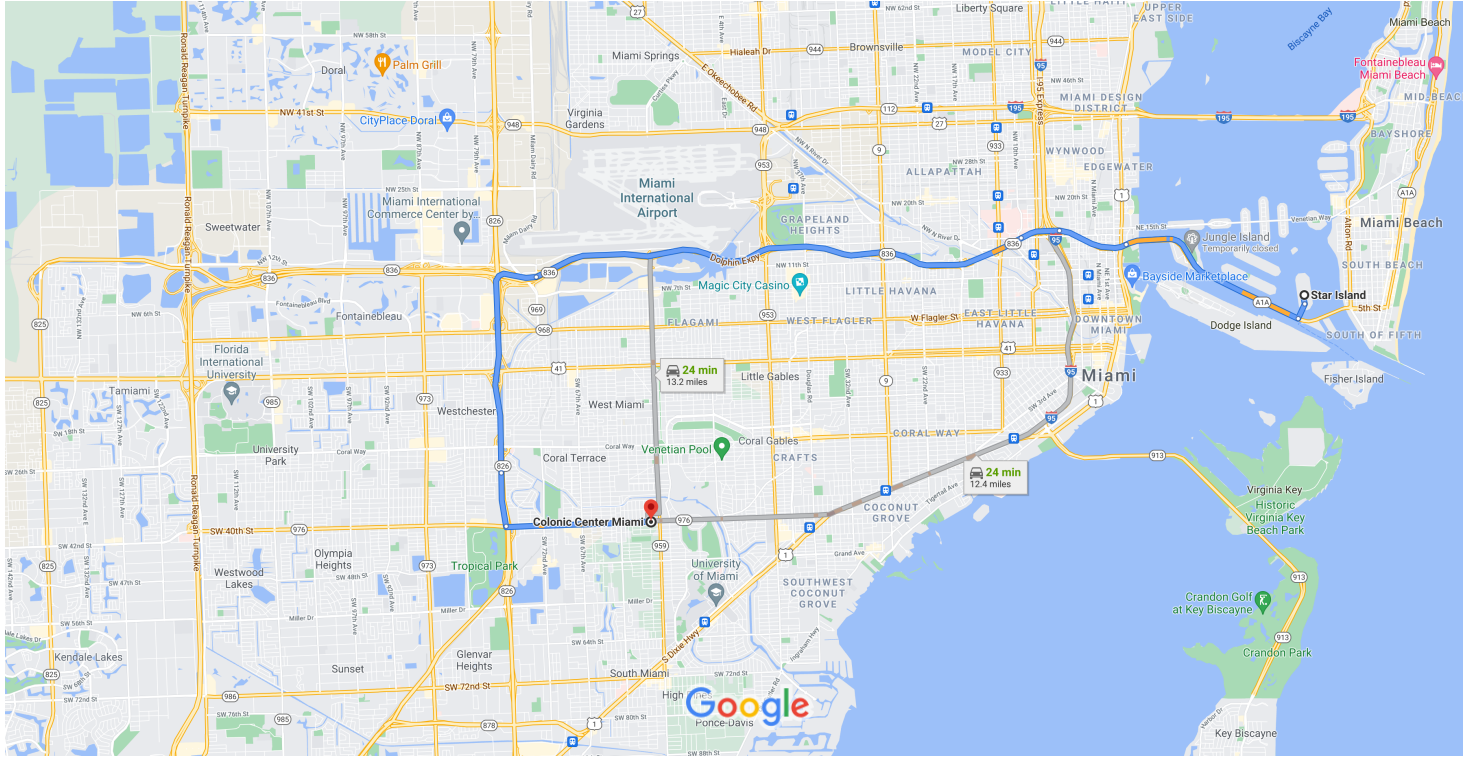

# Star Island, Miami Beach, FL to Colonic Center Miami

Drive 16.8 miles, 24 min

Map data ©2021 1 mi

 Wearing a mask in some public spaces is required due to COVID-19 

 **via FL-836 W** **24 min**  
Fastest route, lighter traffic than usual 16.8 miles  
 This route has tolls.

 **via FL-836 W and FL-959 N/NW 57th Ave/Red Rd** **24 min**  
13.2 miles

 **via I-95 S** **24 min**  
12.4 miles

## Explore Colonic Center Miami

Restaurants

Hotels

Gas stations

Parking Lots

More