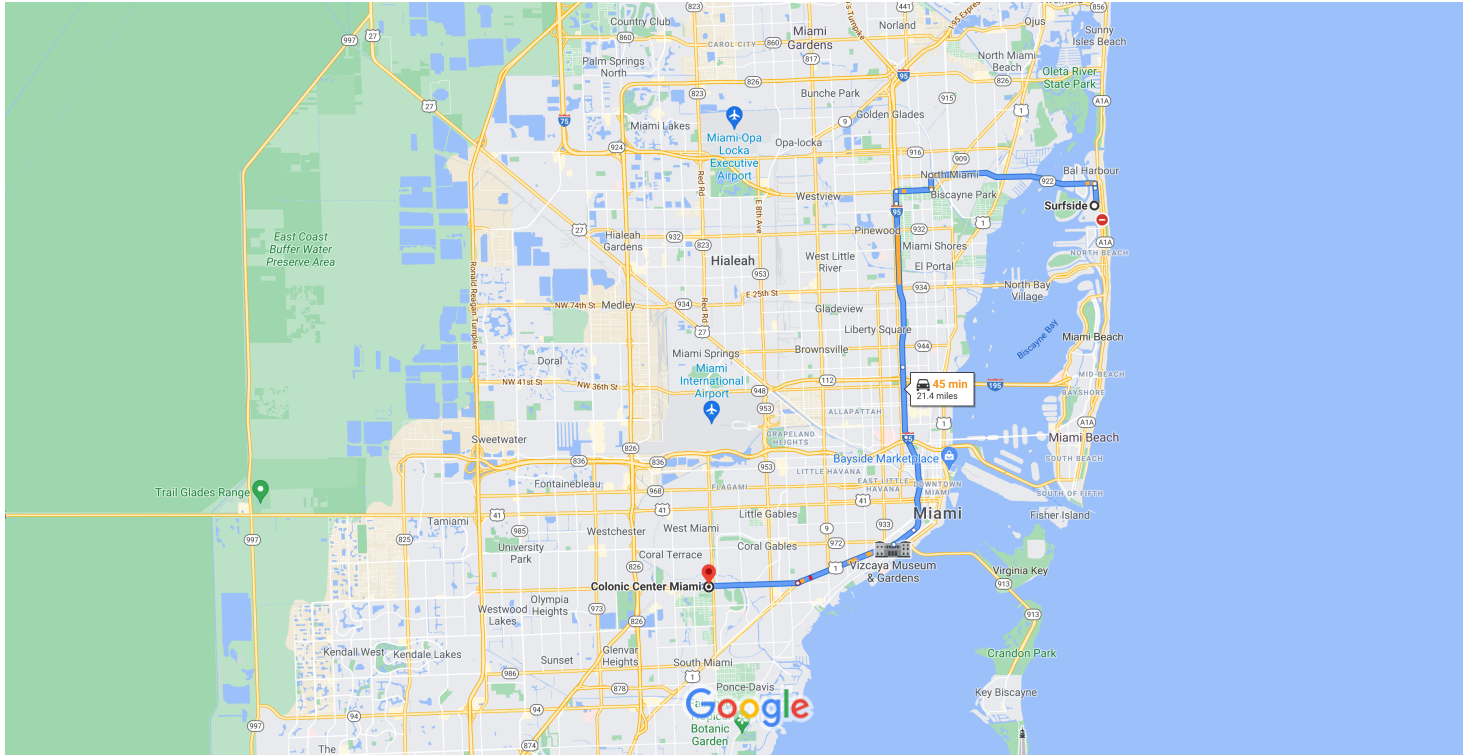

Surfside, Florida to Colonic Center Miami

Drive 21.4 miles, 45 min

Map data ©2021 Google 2 mi

Wearing a mask in some public spaces is required due to COVID-19 >

via I-95 S **45 min**

Fastest route now, avoids road closures on Florida A1A S 21.4 miles

This route has tolls.

Explore Colonic Center Miami

Restaurants

Hotels

Gas stations

Parking Lots

More