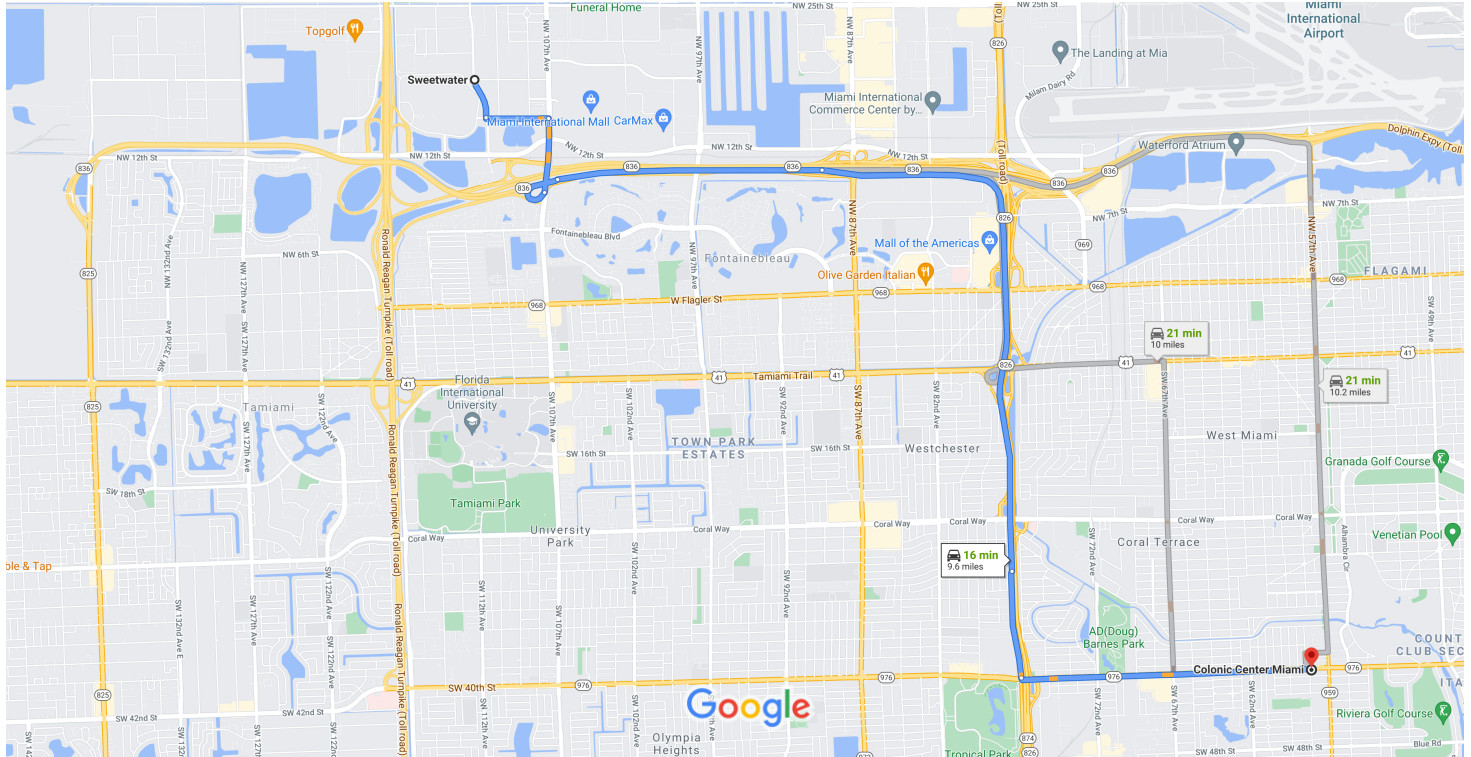

Sweetwater, FL to Colonic Center Miami

Drive 9.6 miles, 16 min

Map data ©2021 Google 2000 ft

Wearing a mask in some public spaces is required due to COVID-19

via FL-826 S

16 min

Fastest route, the usual traffic

9.6 miles

This route has tolls.

via FL-836 E

21 min

10.0 miles

via FL-836 E and FL-959 S/NW 57th Ave/Red Rd

21 min

10.2 miles

Explore Colonic Center Miami

Restaurants

Hotels

Gas stations

Parking Lots

More