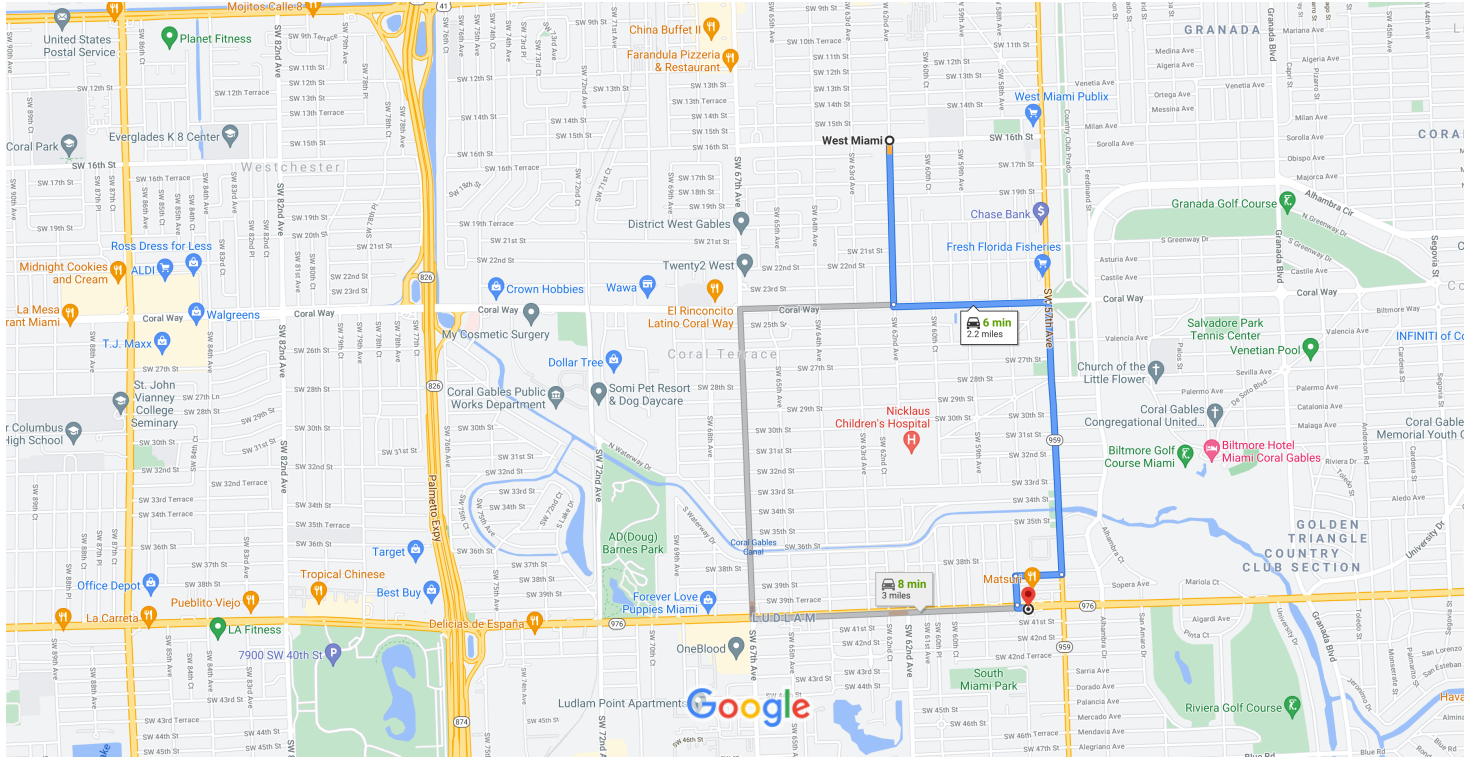

West Miami, FL to Colonic Center Miami

Drive 2.2 miles, 6 min

Map data ©2021 Google 1000 ft

Wearing a mask in some public spaces is required due to COVID-19

via FL-959 S/SW 57th Ave/Red Rd **6 min**
Fastest route, the usual traffic 2.2 miles

via SW 67th Ave/Ludlam Rd and FL-976 E/SW 40th St/Bird Rd **8 min**
3.0 miles

Explore Colonic Center Miami

Restaurants

Hotels

Gas stations

Parking Lots

More